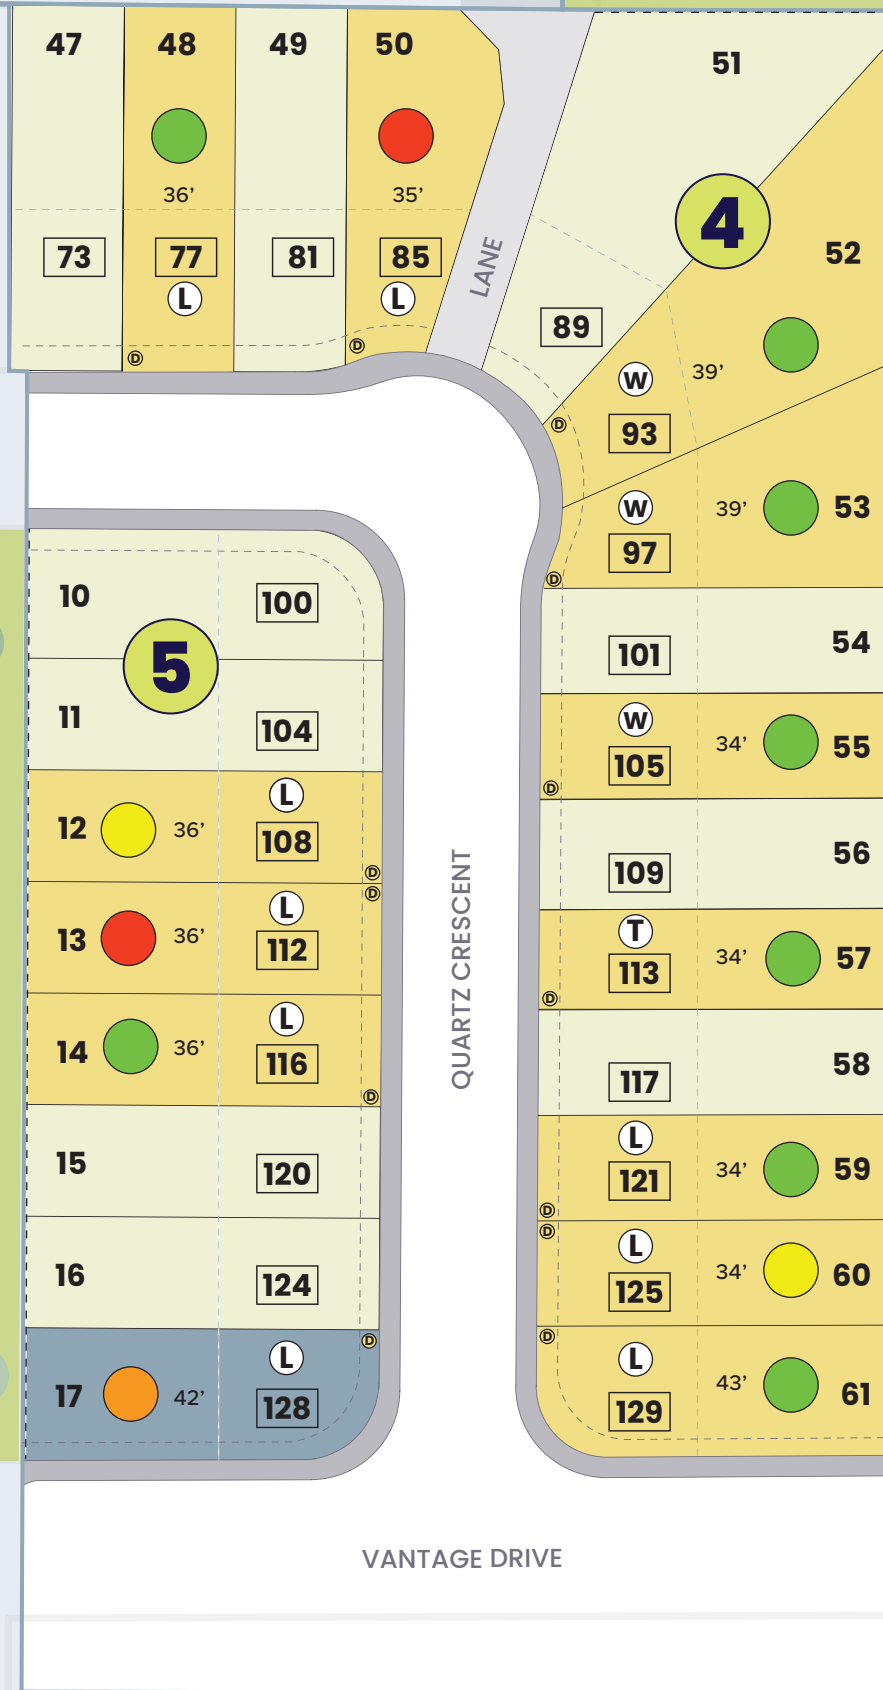

GREYSTONE

QUARTZ CRESCENT

QUARTZ CRESCENT

VANTAGE DRIVE

PHASE 5

Availability

- Available Lots
- Reserved
- Showhome
- Spec Home
- Sold Lots

Lot Type

- W Walkout
- T Traditional
- L Level
- D Drive Way