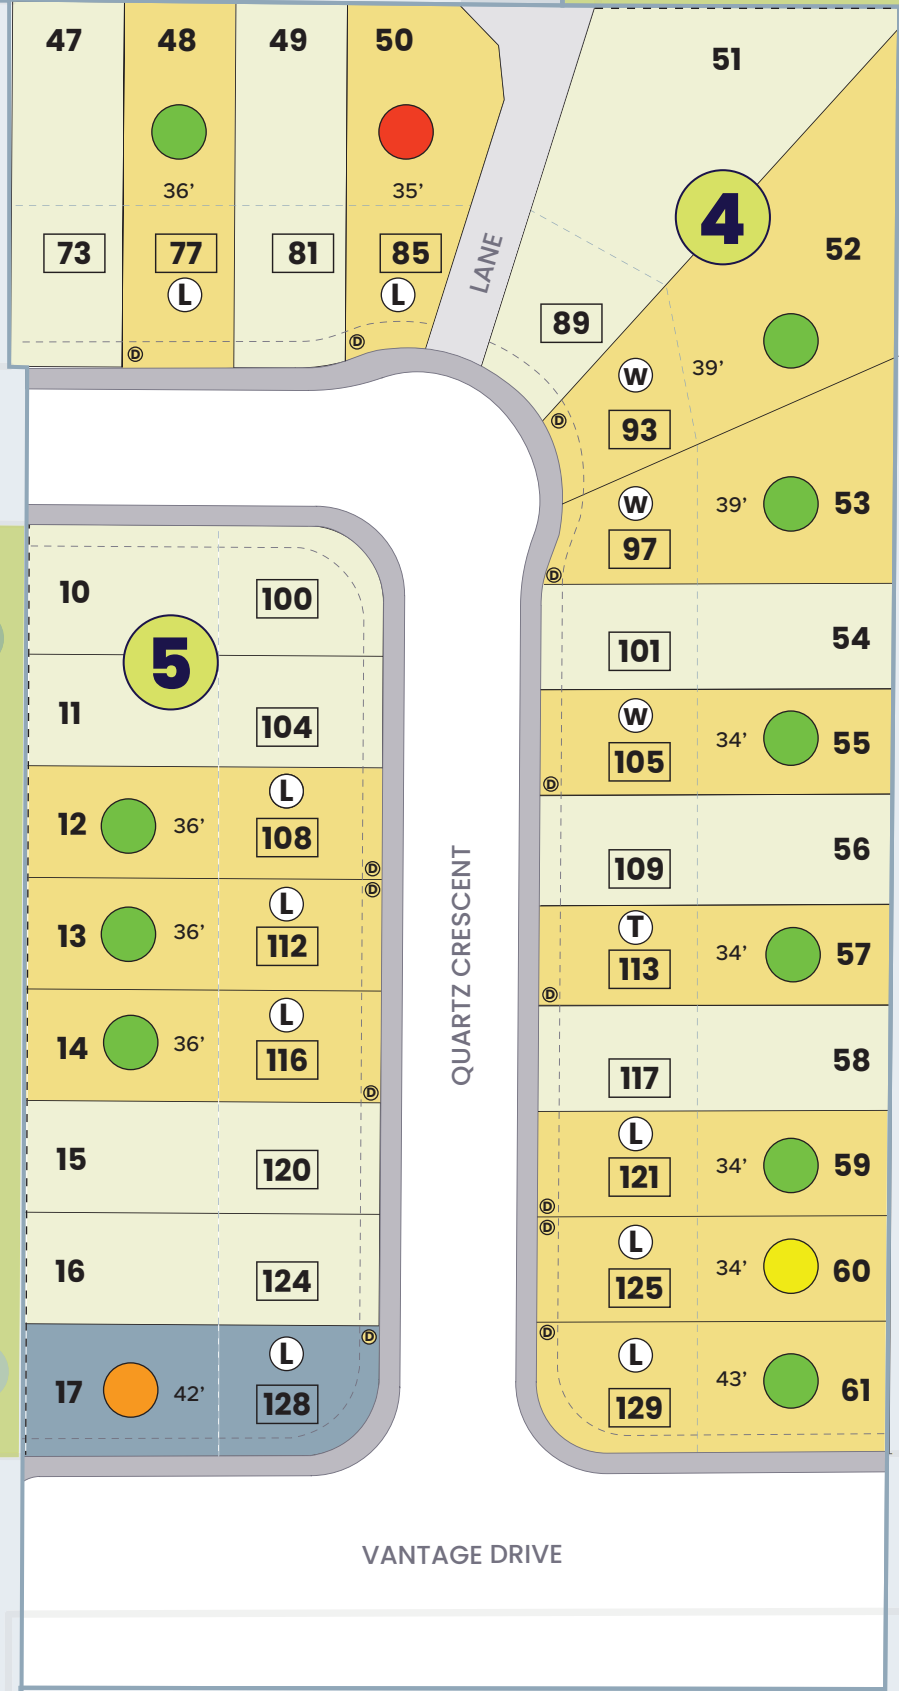

GREYSTONE

QUARTZ CRESCENT

PHASE 5

Availability

- Available Lots
- Reserved
- Showhome
- Spec Home
- Sold Lots

Lot Type

- W Walkout
- T Traditional
- L Level
- D Drive Way