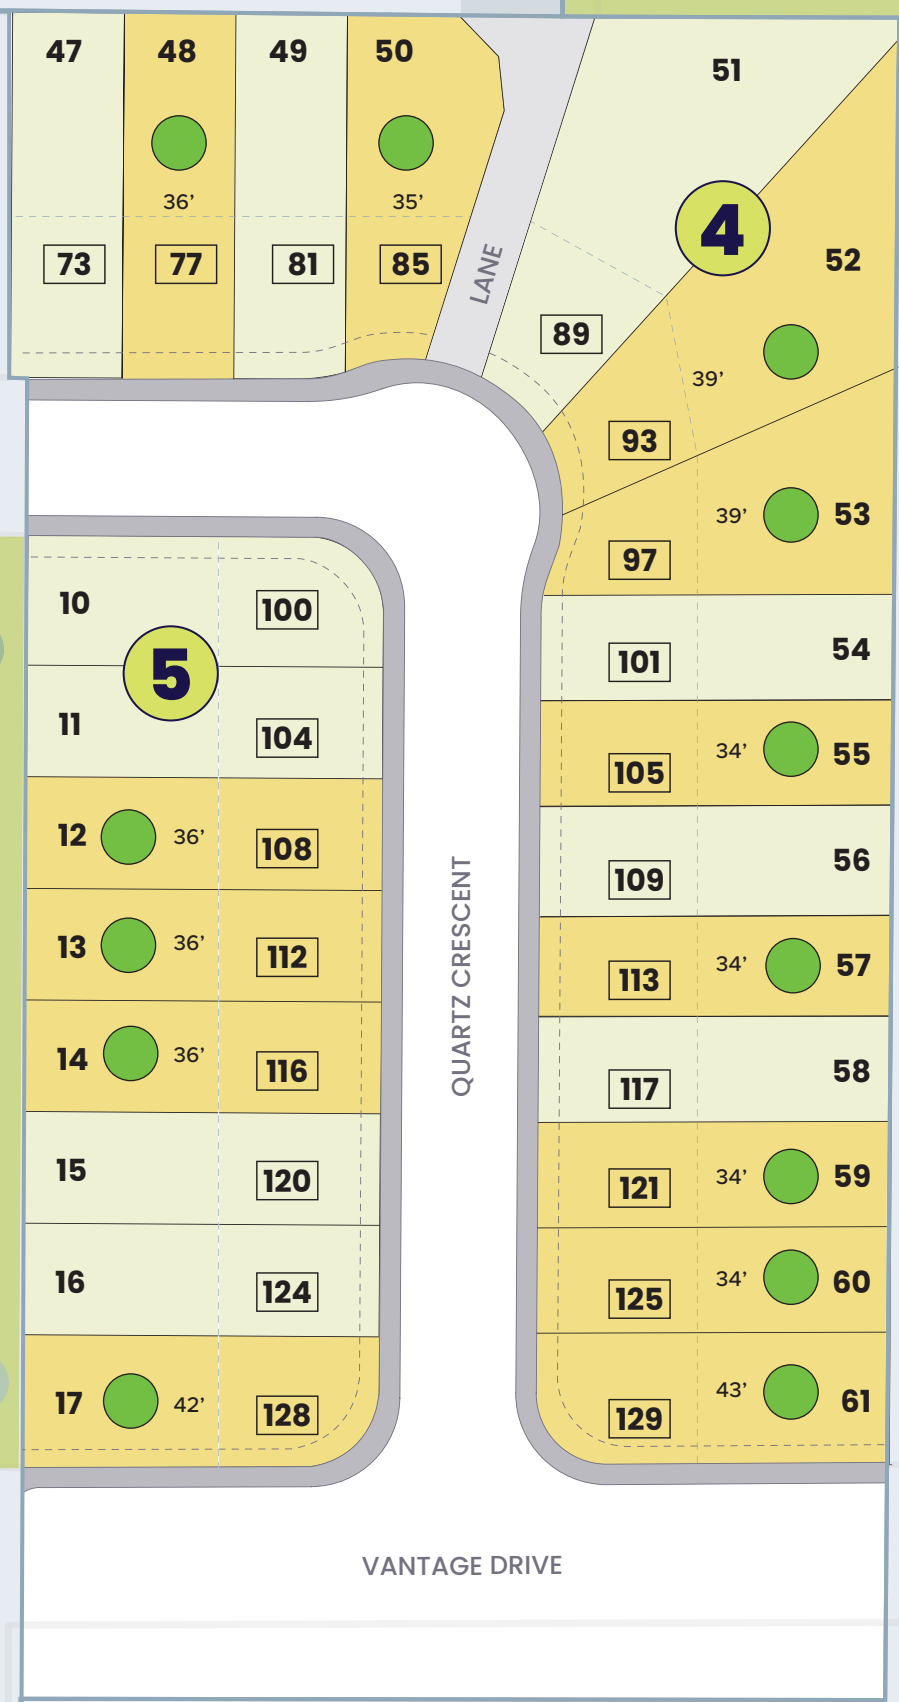

GREYSTONE

QUARTZ CRESCENT

QUARTZ CRESCENT

VANTAGE DRIVE

- Available Lots
- Reserved
- Showhome
- Spec Home
- Sold Lots

PHASE 5