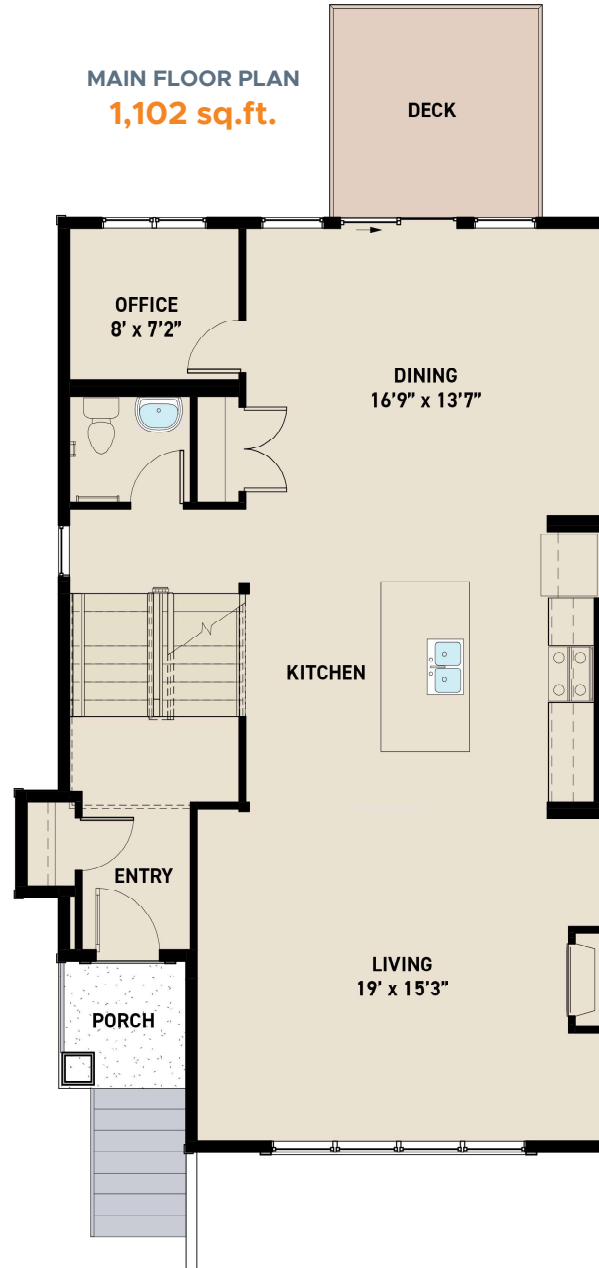

the
Scarboro

RENOVA
HOMES | RENOVATIONS

Scarboro

2 STOREY
2,194 sq.ft.

Love
where
you live.

MAIN FLOOR PLAN
1,102 sq.ft.

UPPER FLOOR PLAN
1,092 sq.ft.