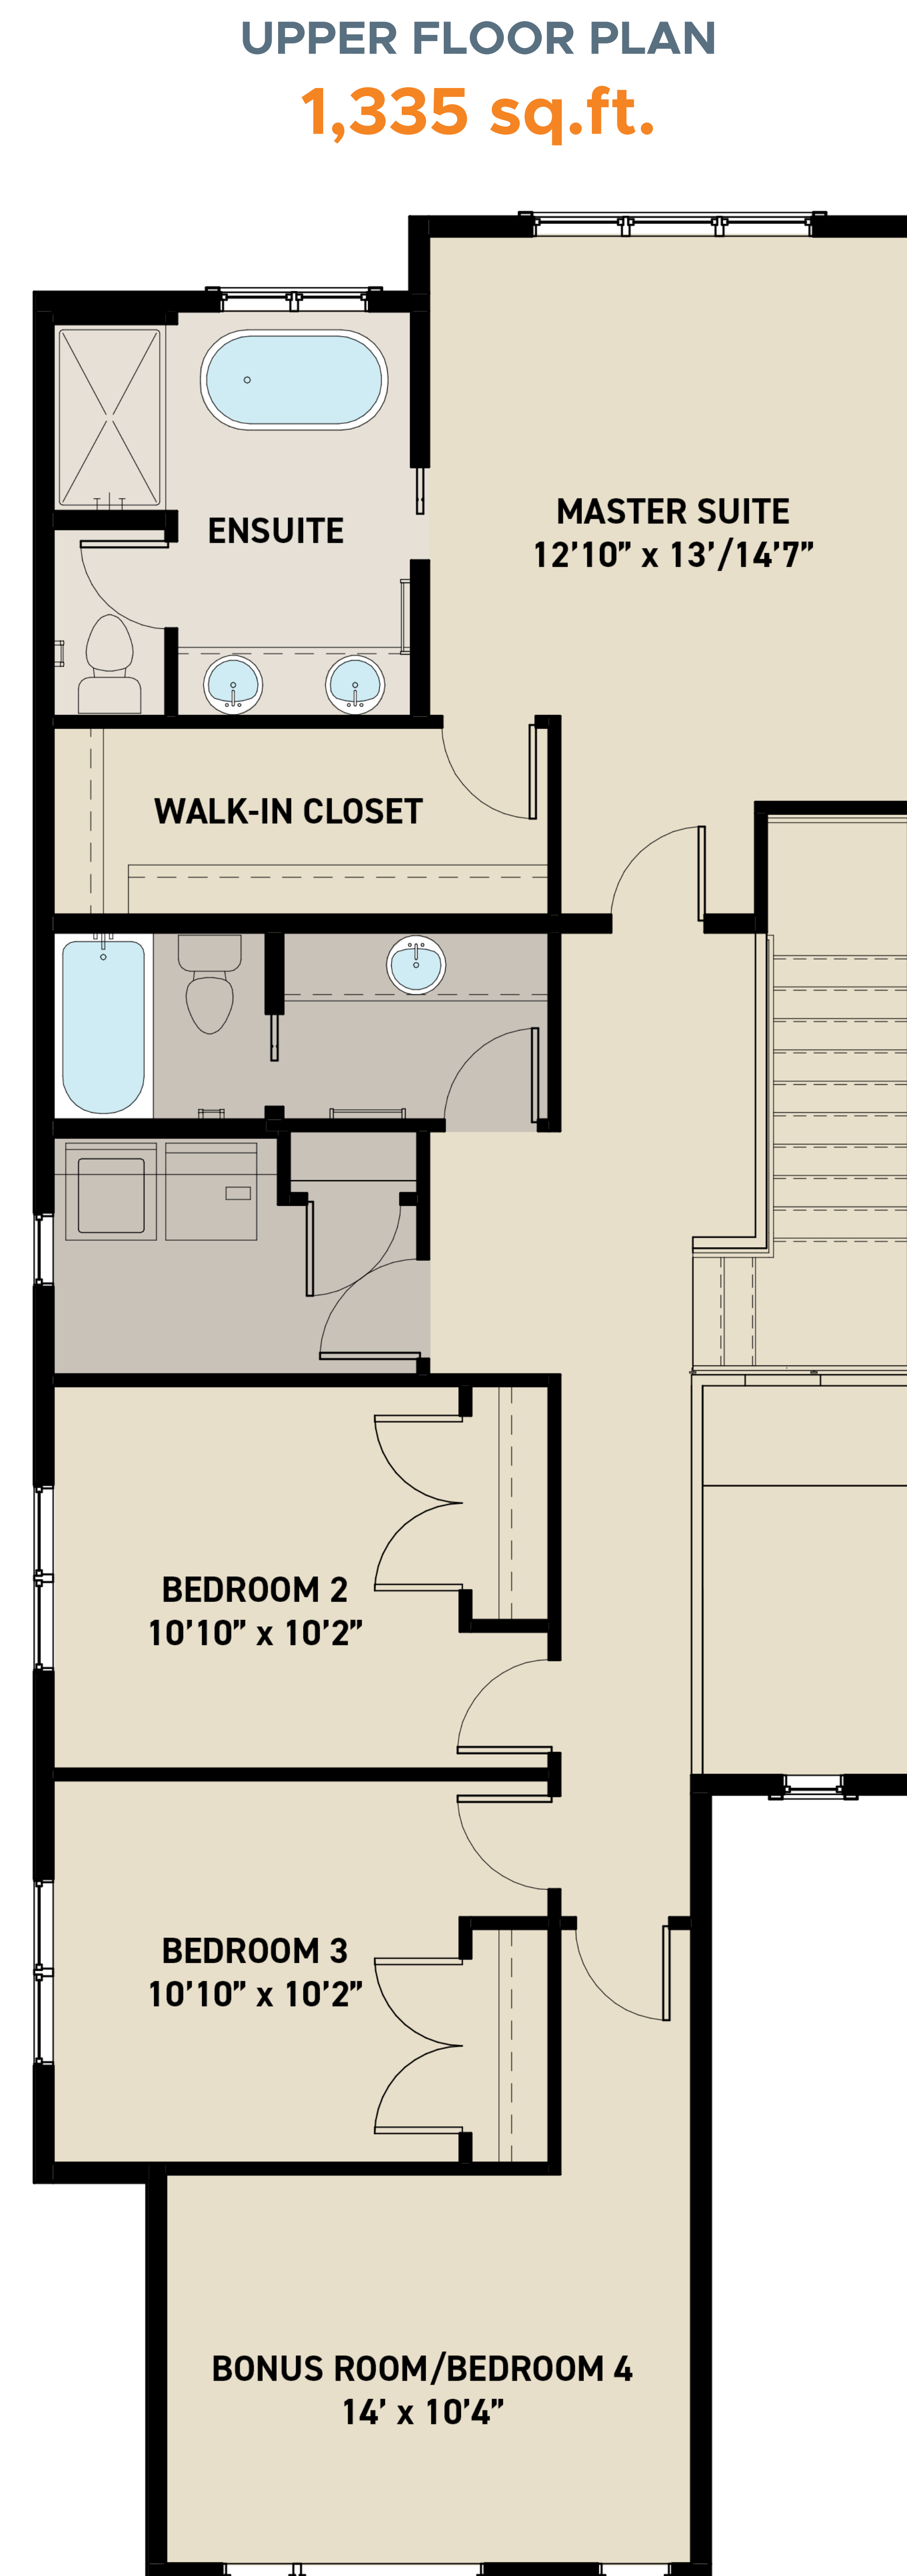

# Roxboro

2 STOREY  
2,324 sq.ft.

3.5

3

2

Love  
where  
you live.

RENOVA  
HOMES | RENOVATIONS

Disclaimer: The design is published by RENOVA HOMES & Renovations Ltd. All rights reserved including the reproduction whole or in part. All information, renderings, images are an artists rendition only and may not be reflective of the final product. Dimensions, square footages and features are approximate and may change without notice.