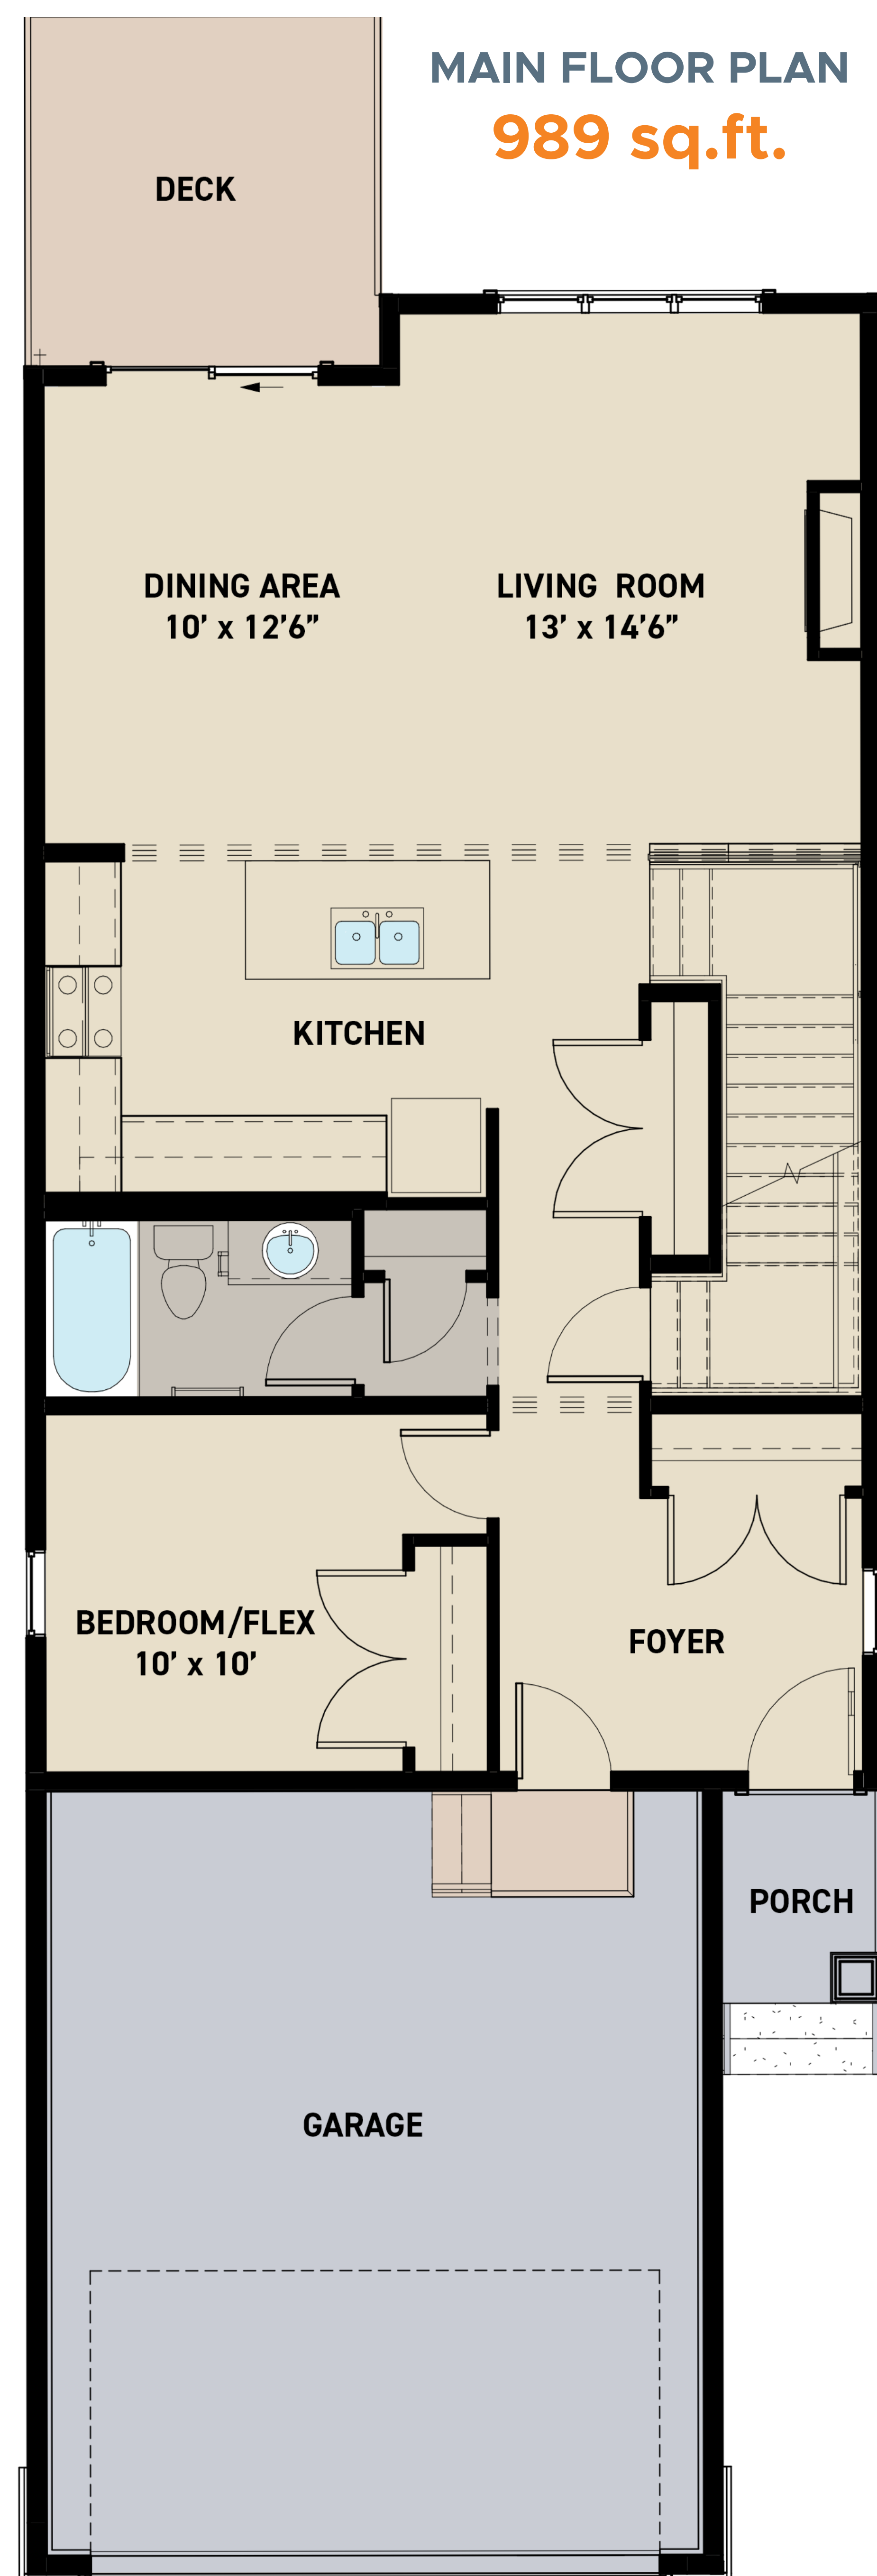

# Roxboro

2 STOREY  
2,324 sq.ft.

3.5

3

2

Love  
where  
you live.

RENOVA  
HOMES | RENOVATIONS

Disclaimer: The design is published by RENOVA HOMES & Renovations Ltd. All rights reserved including the reproduction whole or in part. All information, renderings, images are an artists rendition only and may not be reflective of the final product. Dimensions, square footages and features are approximate and may change without notice.