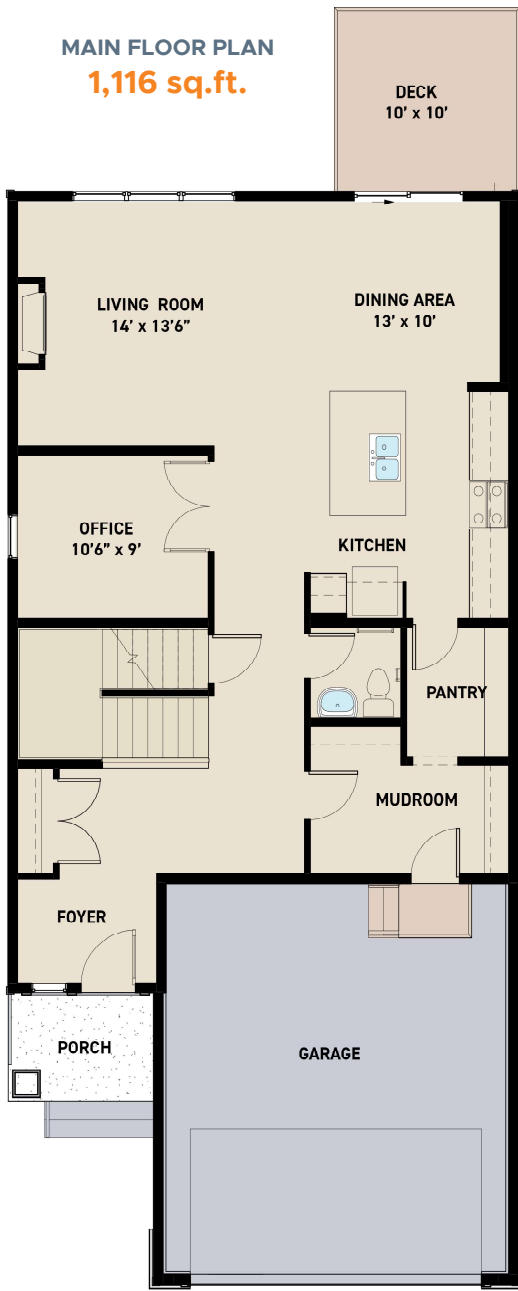

the
Mission

RENOVA
HOMES | RENOVATIONS

Mission

2 STOREY
2,586 sq.ft.

4 2.5 2

MAIN FLOOR PLAN
1,116 sq.ft.

UPPER FLOOR PLAN
1,470 sq.ft.