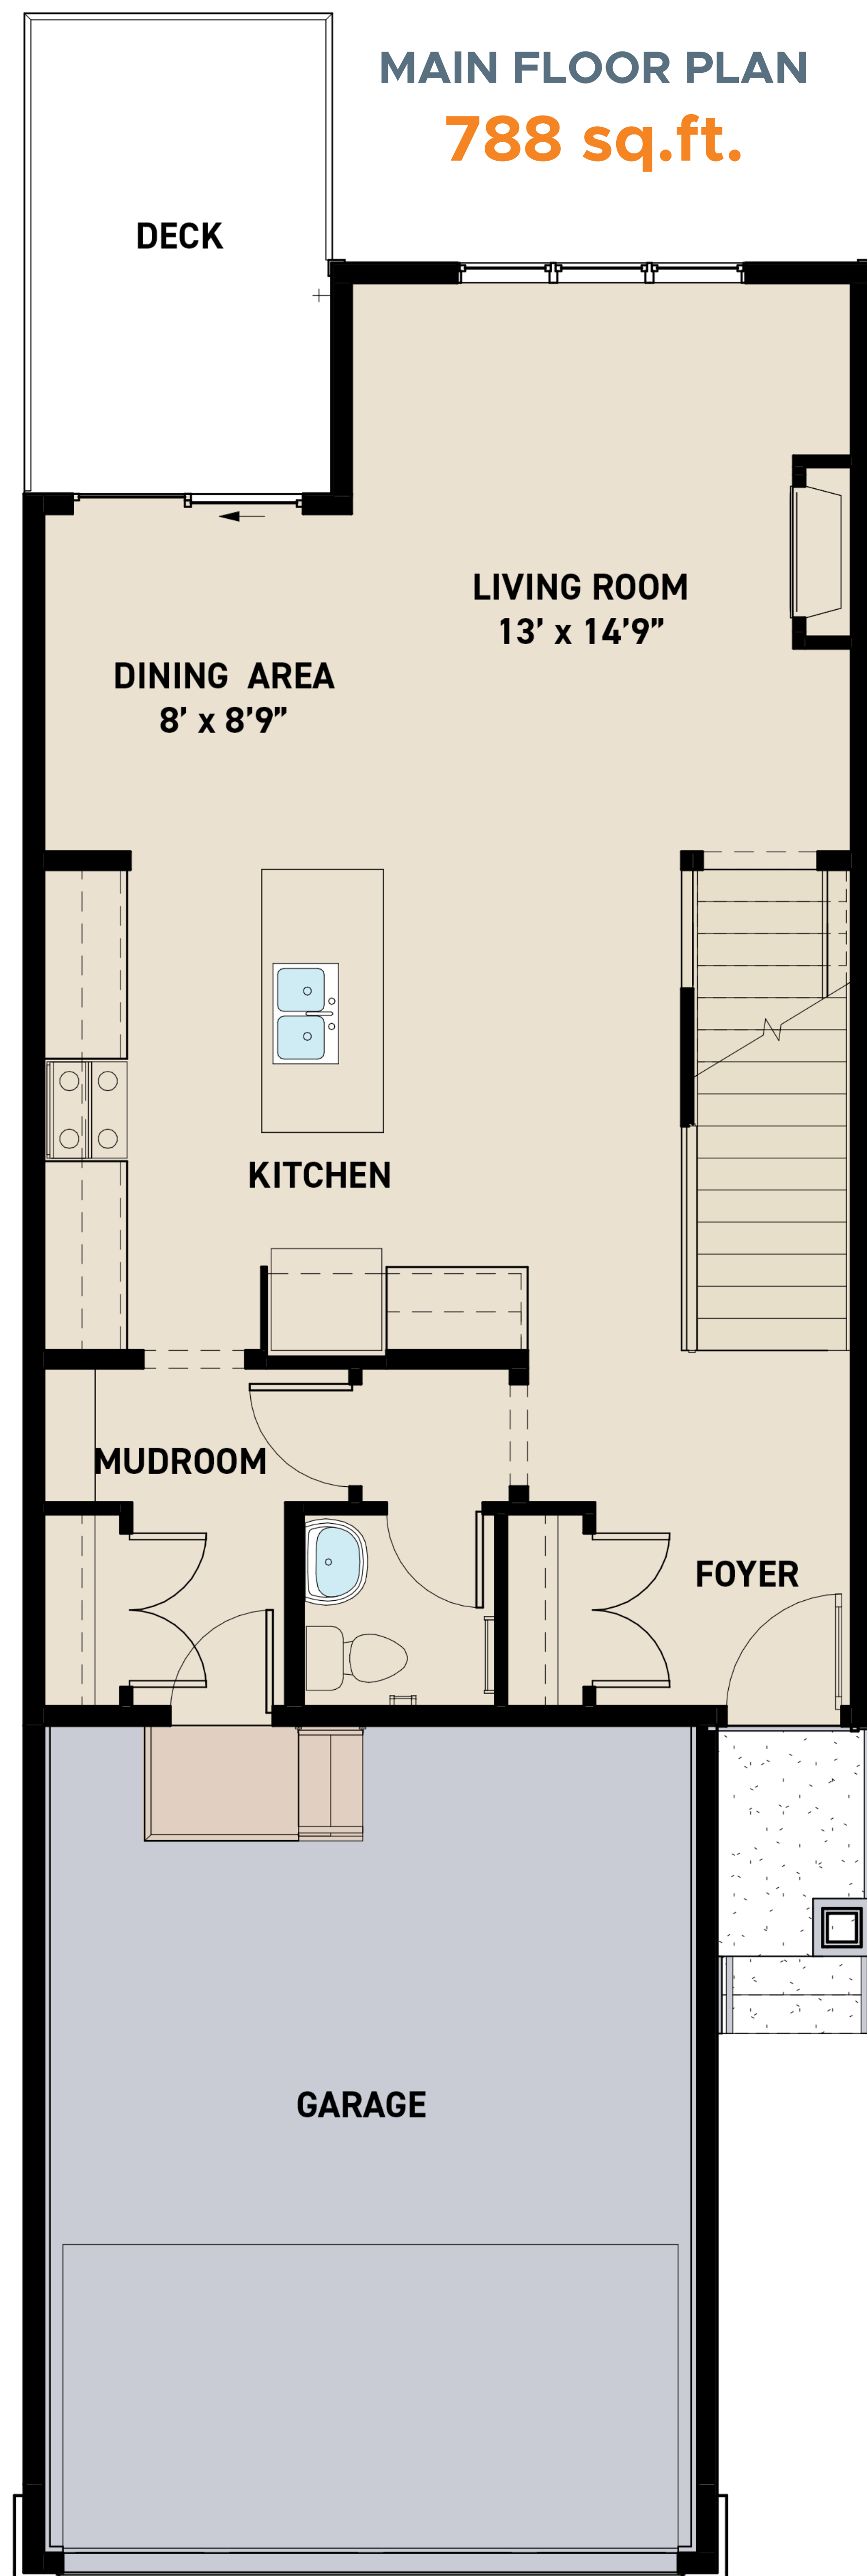

the
Killarney

RENOVA
HOMES | RENOVATIONS

Killarney

TWO STOREY
1,972 sq.ft.

4

2.5

2

RENOVA
HOMES | RENOVATIONS