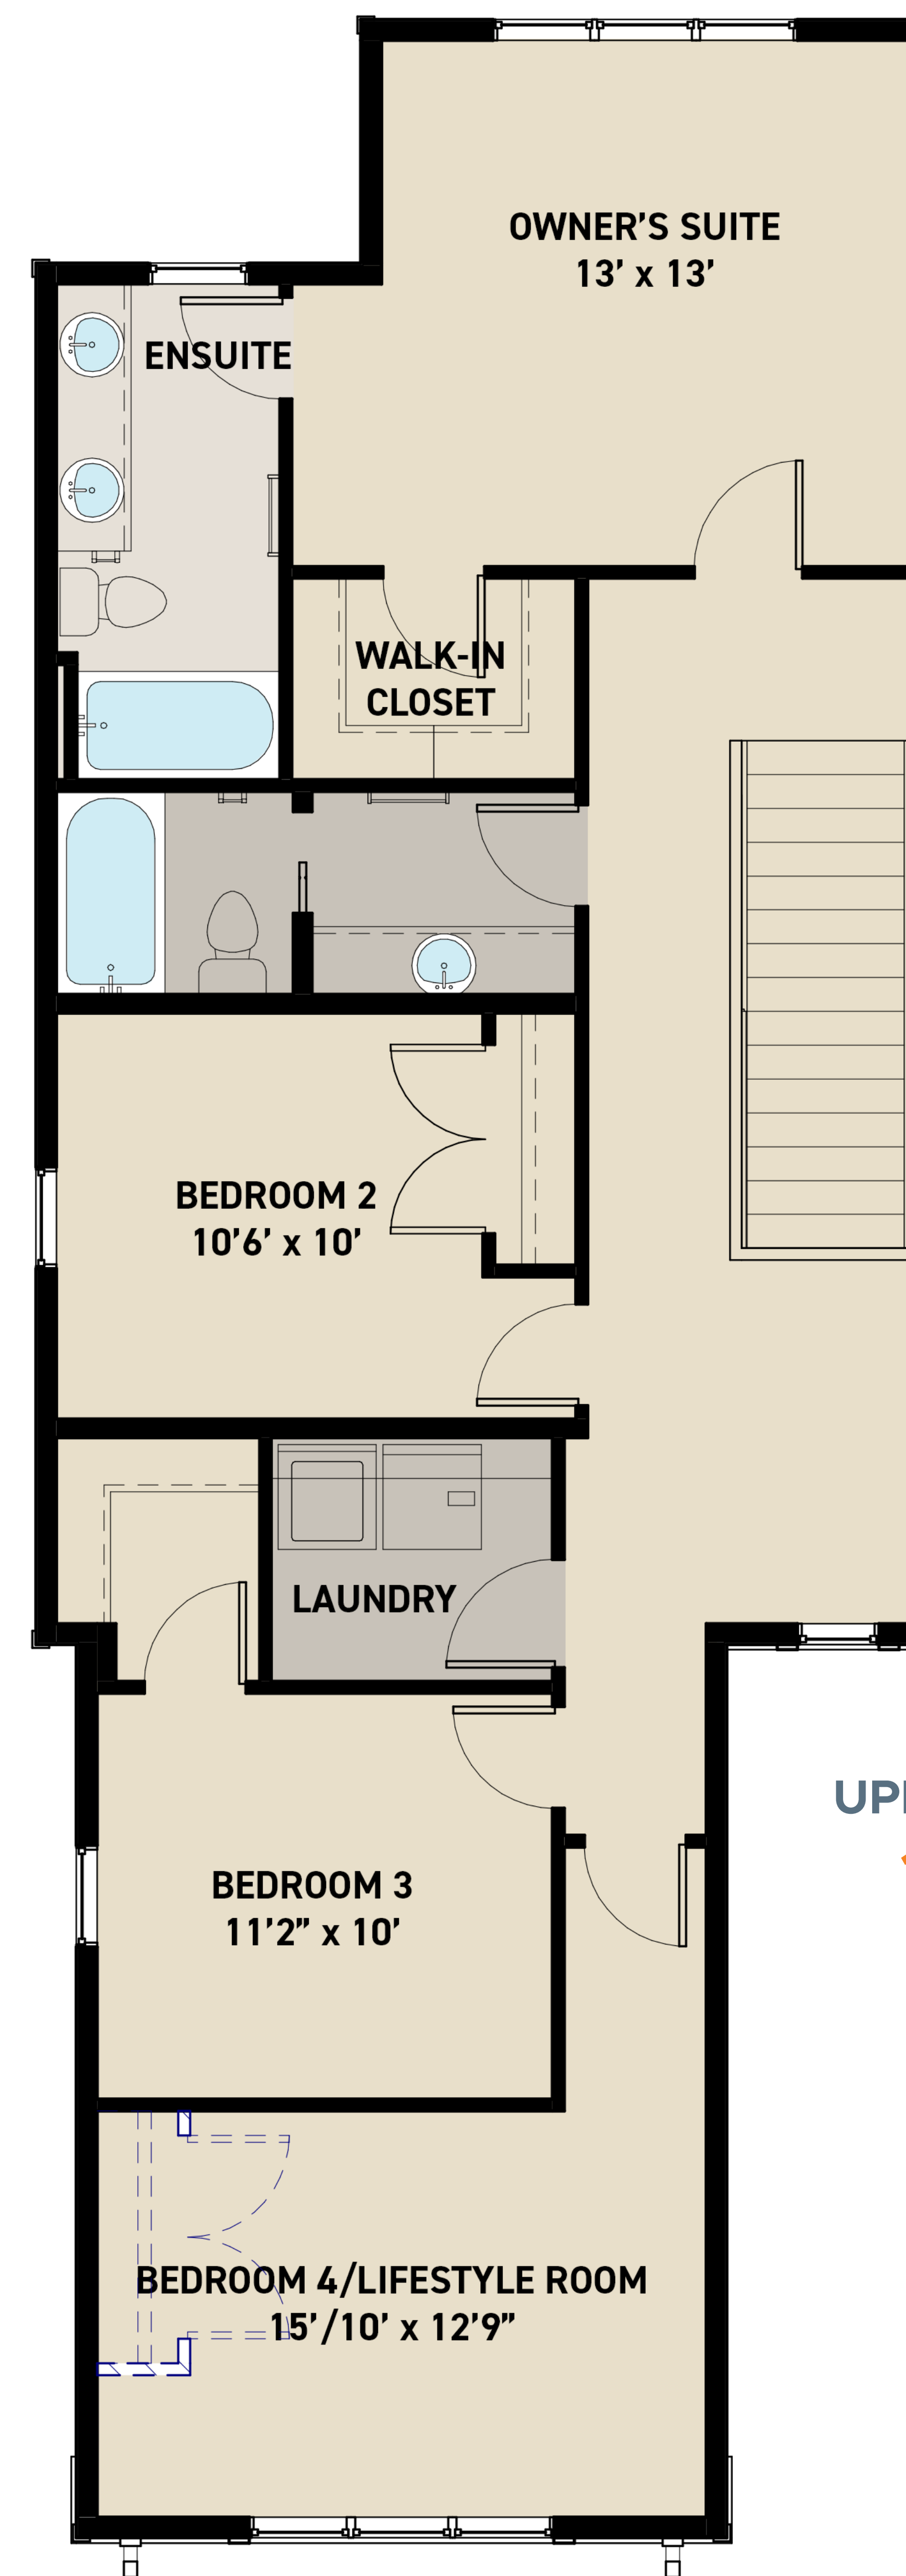

the
Killarney

RENOVA
HOMES | RENOVATIONS

Killarney

TWO STOREY
1,972 sq.ft.

4

2.5

2

RENOVA
HOMES | RENOVATIONS

Love
where
you live.

Disclaimer: The design is published by RENOVA HOMES & Renovations Ltd. All rights reserved including the reproduction whole or in part. All information, renderings, images are an artists rendition only and may not be reflective of the final product. Dimensions, square footages and features are approximate and may change without notice.