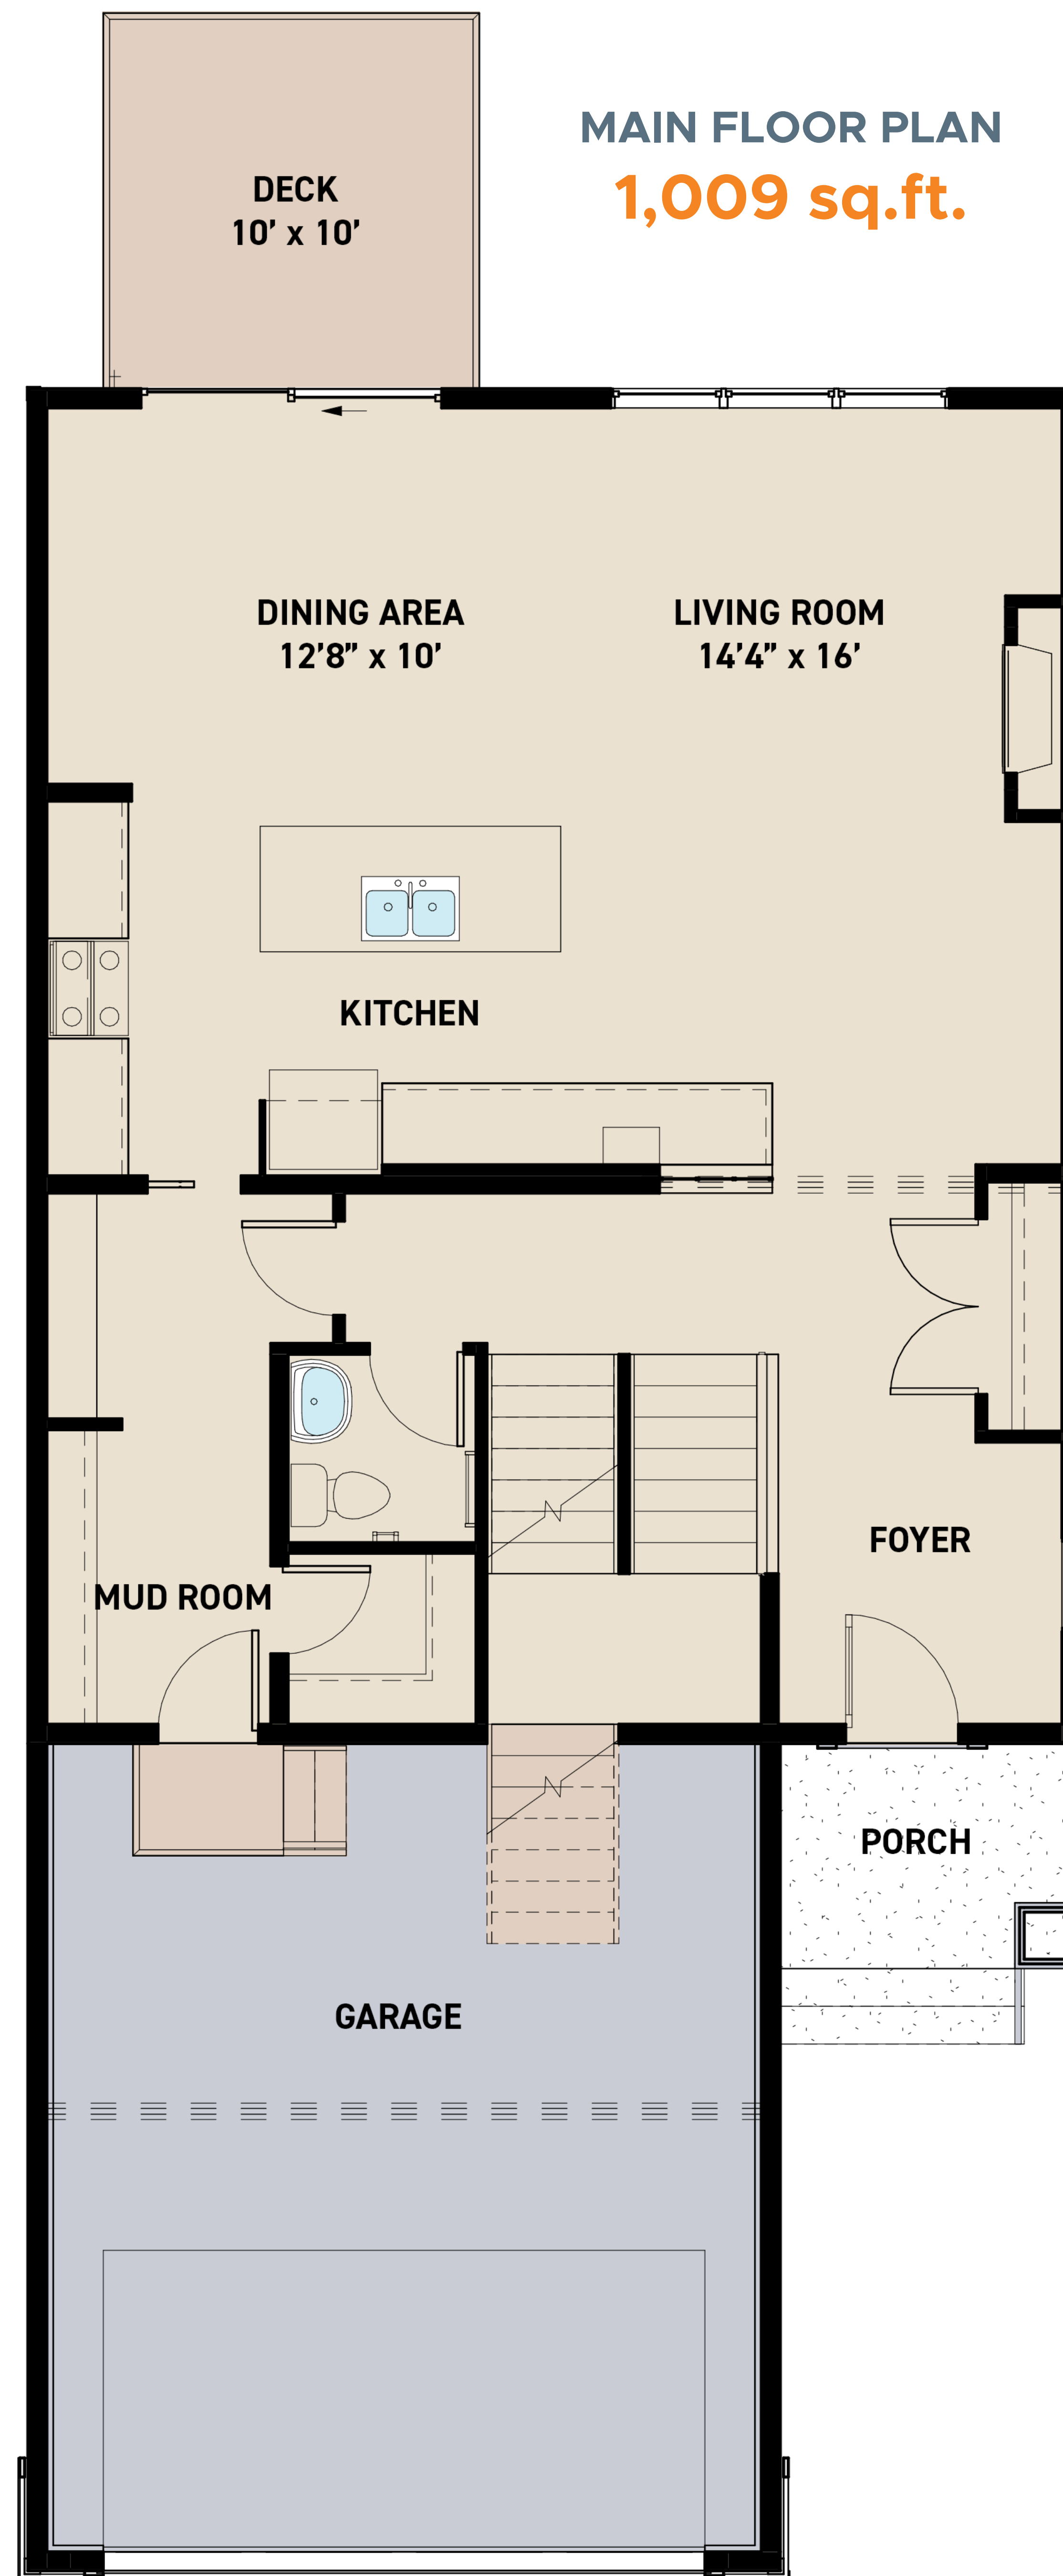

the
Brittania

RENOVA
HOMES | RENOVATIONS

Brittania

2 STOREY
2,435 sq.ft.

Love
where
you live.

RENOVA
HOMES | RENOVATIONS

Disclaimer: The design is published by RENOVA HOMES & Renovations Ltd. All rights reserved including the reproduction whole or in part. All information, renderings, images are an artists rendition only and may not be reflective of the final product. Dimensions, square footages and features are approximate and may change without notice.