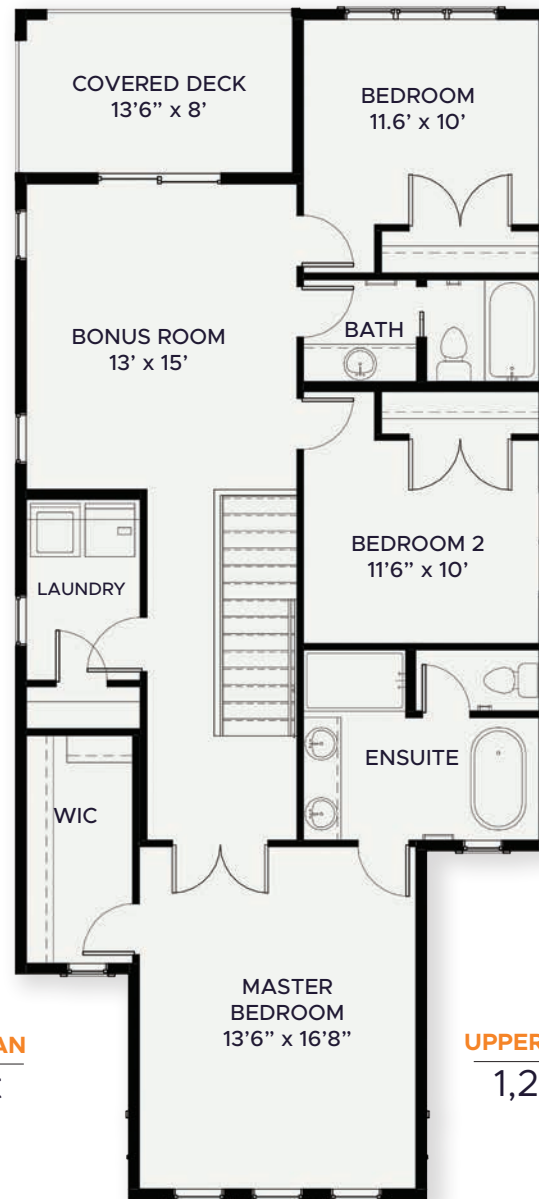

Urban

model
Rosedale

RENOVA
HOMES | RENOVATIONS

model
Rosedale

2 Storey
2,280 sq ft

MAIN FLOOR PLAN
1,041 sq ft

UPPER FLOOR PLAN
1,239 sq ft

3 | 2.5 | 2