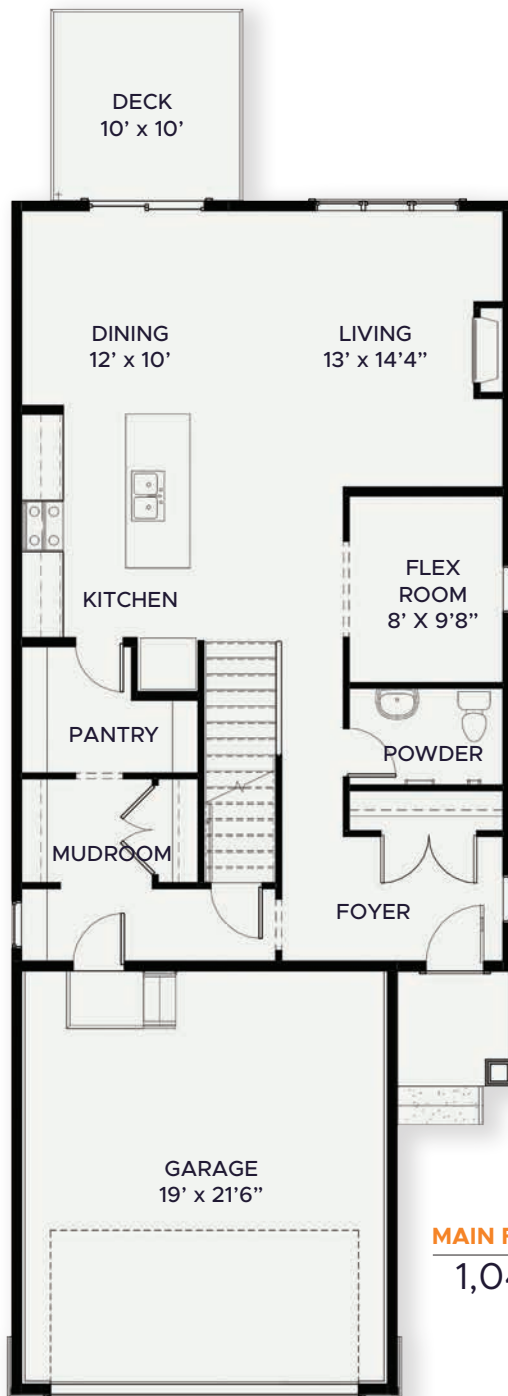

Urban

model
Rosedale

RENOVA
HOMES | RENOVATIONS

model
Rosedale

2 Storey
2,280 sq ft

MAIN FLOOR PLAN
1,041 sq ft

UPPER FLOOR PLAN
1,239 sq ft

3 | 2.5 | 2