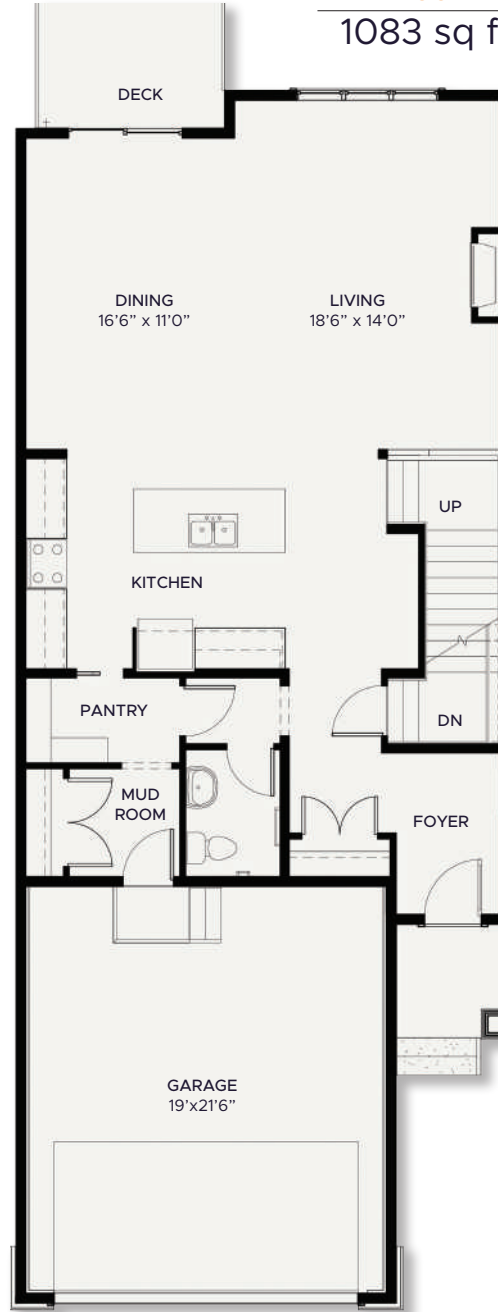

model

Sunalta 26

RENOVA
HOMES | RENOVATIONS

model
Sunalta 26

2 Storey
2,521 sq ft

3 | 2.5 | 2

Love
where
you live.

MAIN FLOOR PLAN
1083 sq ft

UPPER FLOOR PLAN
1,438 sq ft