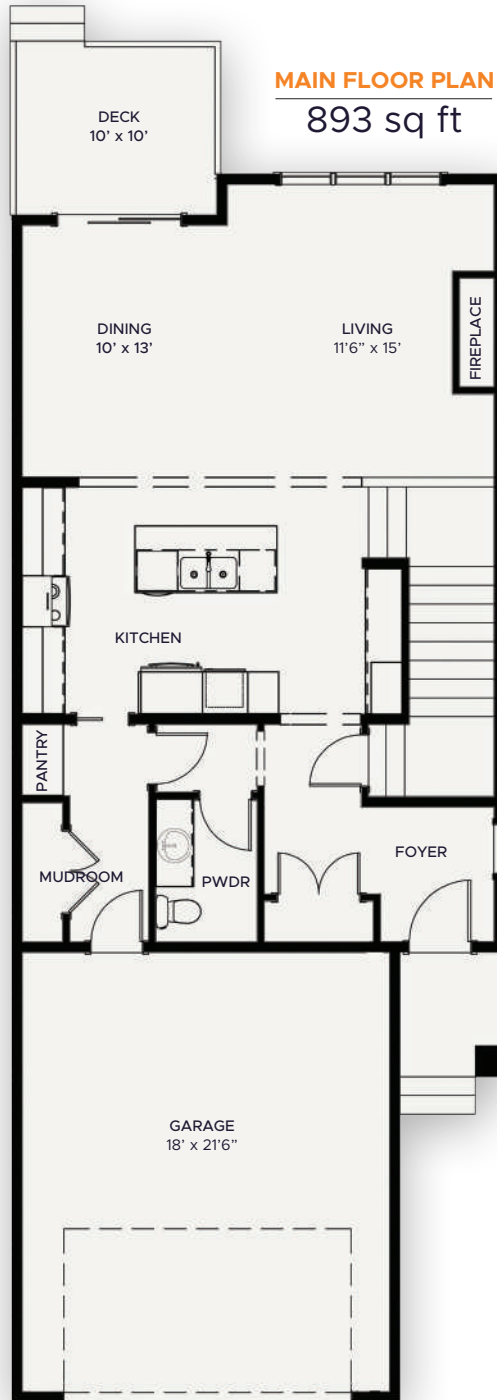

Urban

model
Sunalta

RENOVA
HOMES | RENOVATIONS

model
Sunalta

2 Storey
2,103 sq ft

3 | 2.5 | 2

Love
where
you live.

MAIN FLOOR PLAN

893 sq ft

UPPER FLOOR PLAN

1,210 sq ft