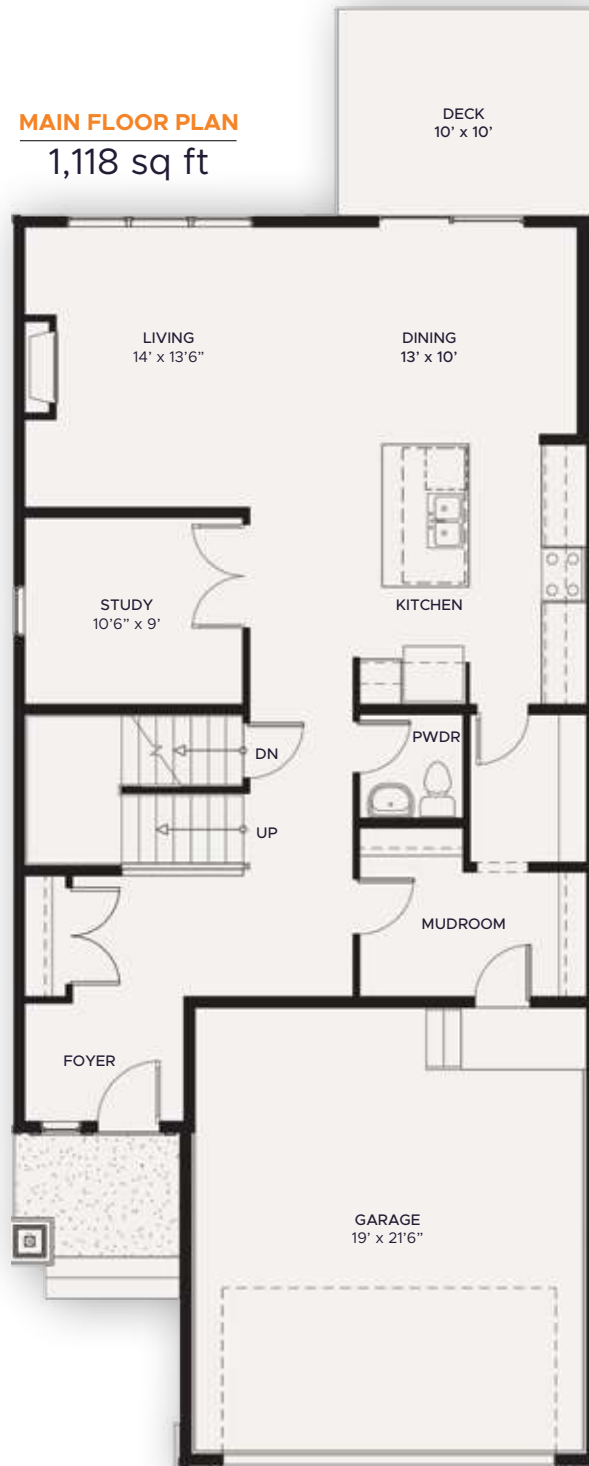

model  
**Mission**

**RENOVA**  
HOMES | RENOVATIONS

model  
**Mission**

2 Storey  
**2,590** sq ft

4 | 2.5 | 2

**MAIN FLOOR PLAN**  
1,118 sq ft

**UPPER FLOOR PLAN**  
1,472 sq ft

Love  
where  
you live.