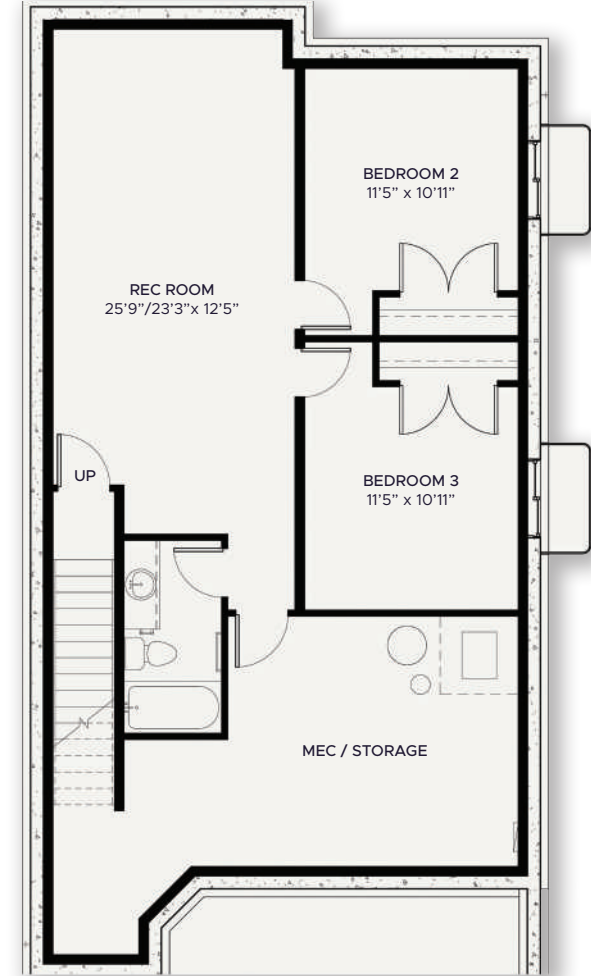

model

Collingwood 26

RENOVA
HOMES | RENOVATIONS

model
Collingwood 26

Bungalow
1,208 sq ft

Love
where
you live.

MAIN FLOOR PLAN
1,208 sq ft

OPTIONAL BASEMENT
800 sq ft

1 |
 1.5 |
 2