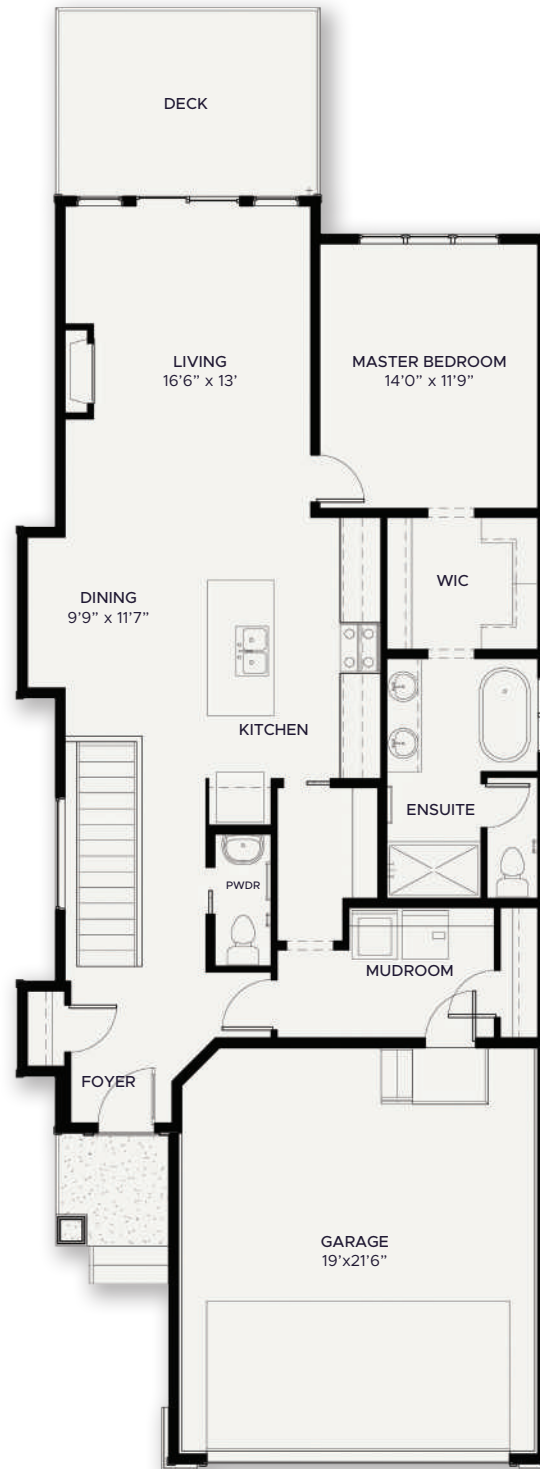

model

Collingwood 26

RENOVA
HOMES | RENOVATIONS

model
Collingwood 26

Bungalow
1,208 sq ft

Love
where
you live.

MAIN FLOOR PLAN
1,208 sq ft

OPTIONAL BASEMENT
800 sq ft

1 |
 1.5 |
 2