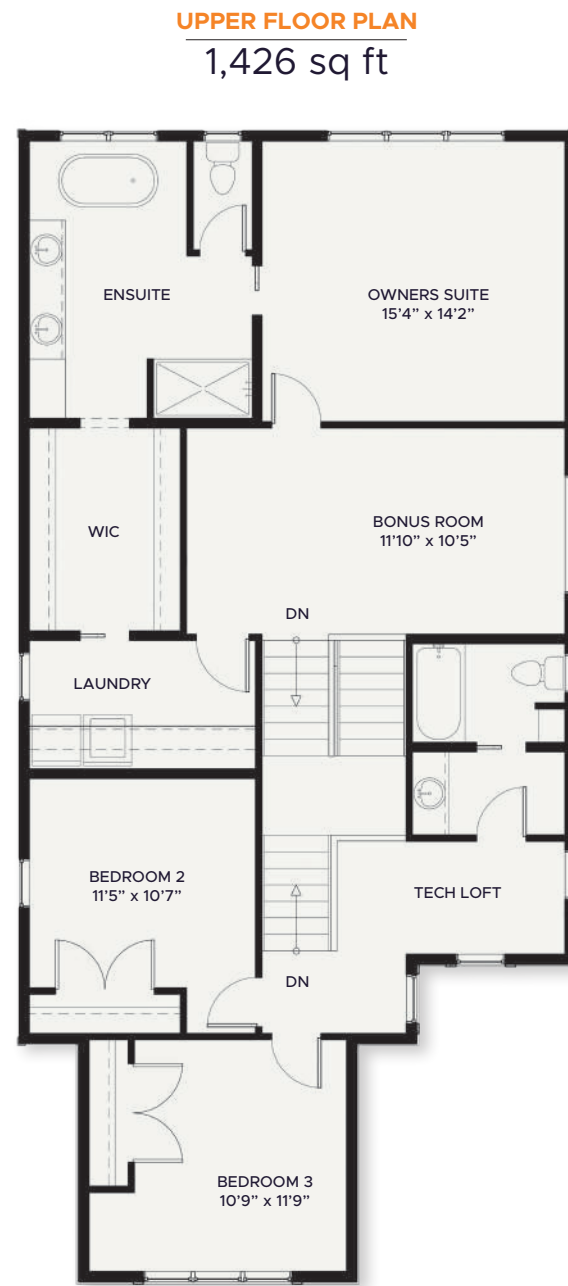

model
Britannia
Prairie

RENOVA
HOMES | RENOVATIONS

model
Britannia
 Prairie

2 Storey
2,435 sq ft

3 | 2.5 | 2