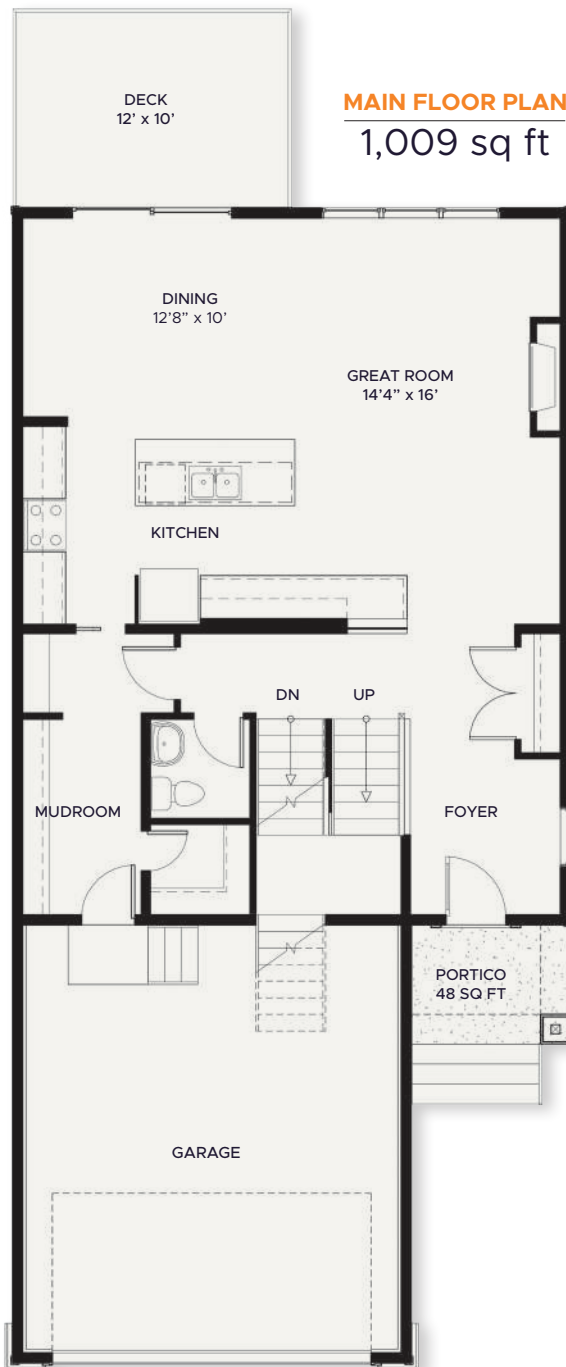

model
Britannia
Prairie

RENOVA
HOMES | RENOVATIONS

model
Britannia
 Prairie

2 Storey
2,435 sq ft

3 | 2.5 | 2