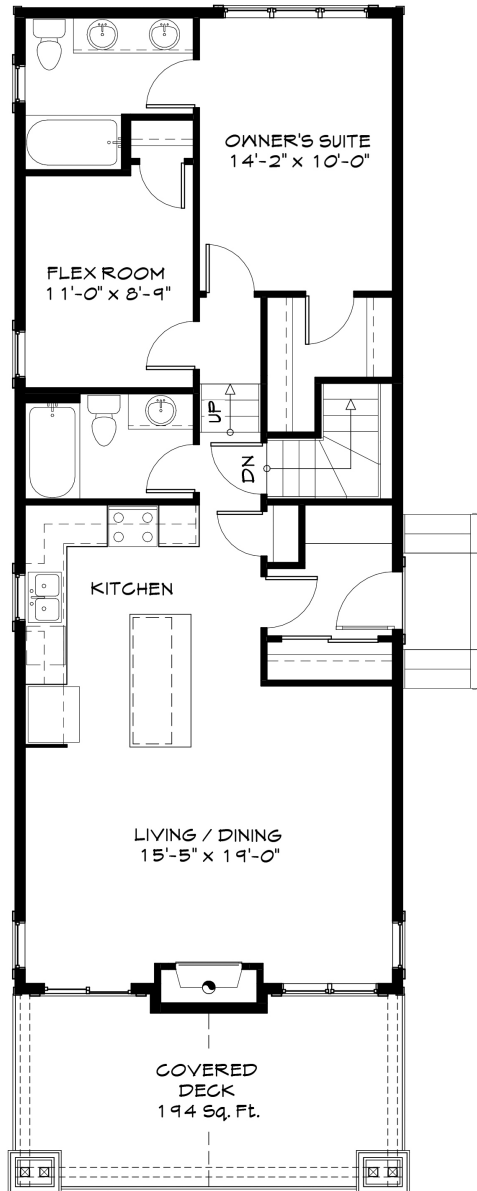

## Clearwater 2

944 Sq. Ft.  
Bungalow

2 Bedrooms  
2 Baths

Main & Upper  
944 Sq. Ft.

Undeveloped Bsmt  
758 Sq. Ft.