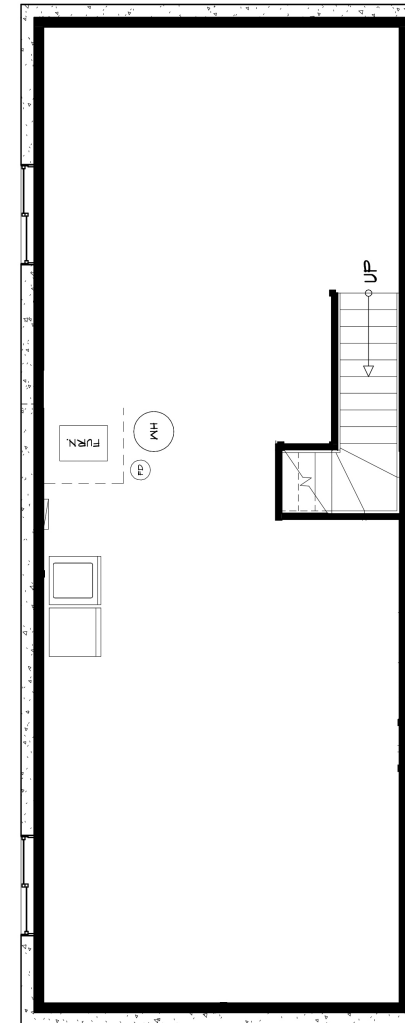

## Clearwater 2

944 Sq. Ft.  
Bungalow

2 Bedrooms  
2 Baths

Main & Upper  
944 Sq. Ft.

Undeveloped Bsmt  
758 Sq. Ft.