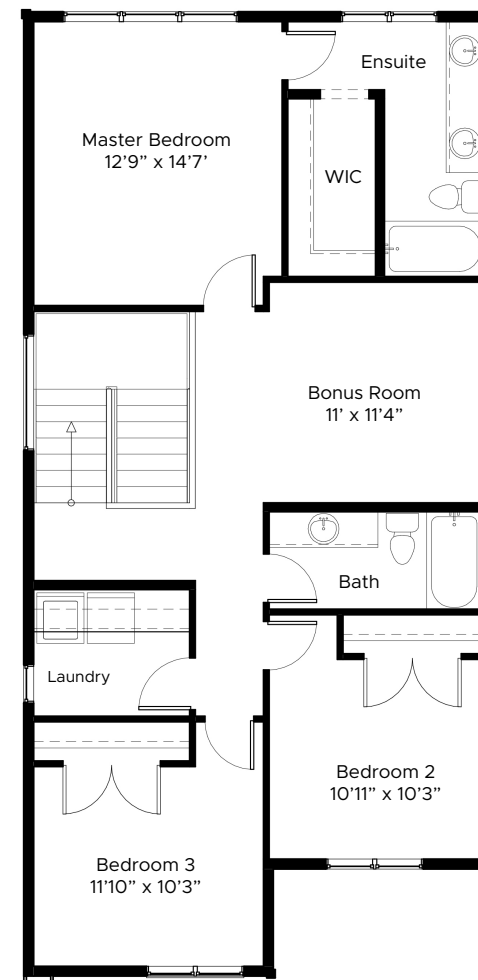

RENOVA

HOMES | RENOVATIONS

Inglewood

1,895 Sq. Ft.
2 Storey

3 Bedrooms
2.5 Baths

Main
768 Sq. Ft.

Upper
1,127 Sq. Ft.