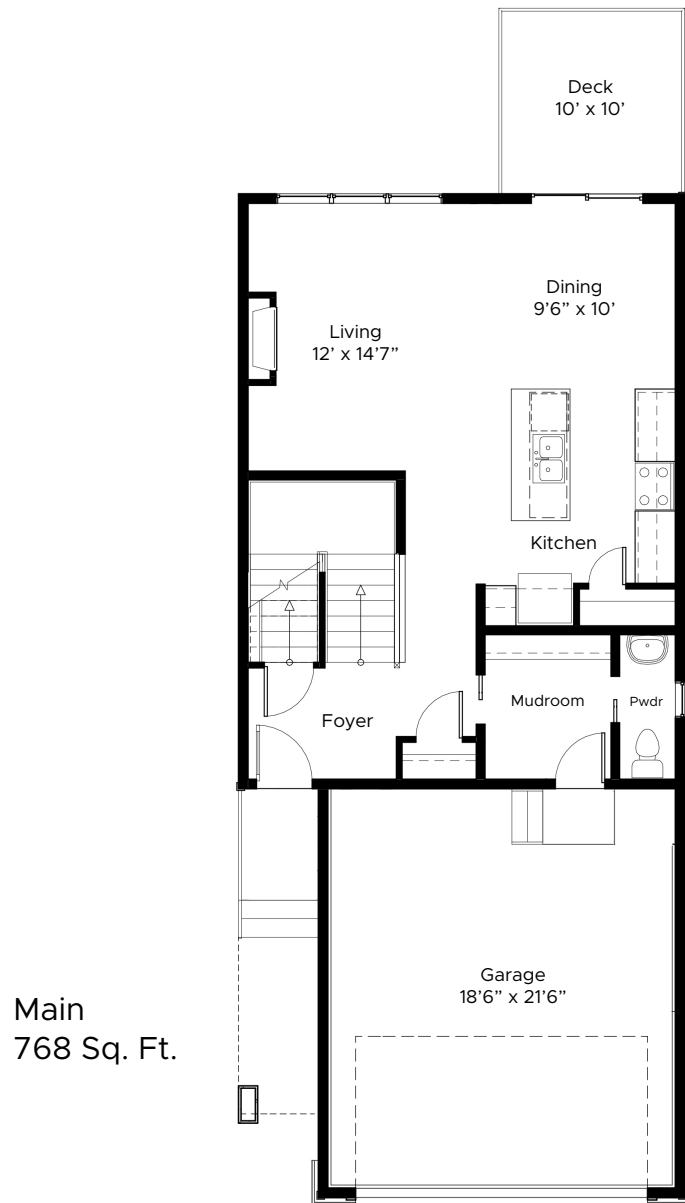

RENOVA

HOMES | RENOVATIONS

Inglewood

1,895 Sq. Ft.
2 Storey

3 Bedrooms
2.5 Baths

Main
768 Sq. Ft.

Upper
1,127 Sq. Ft.