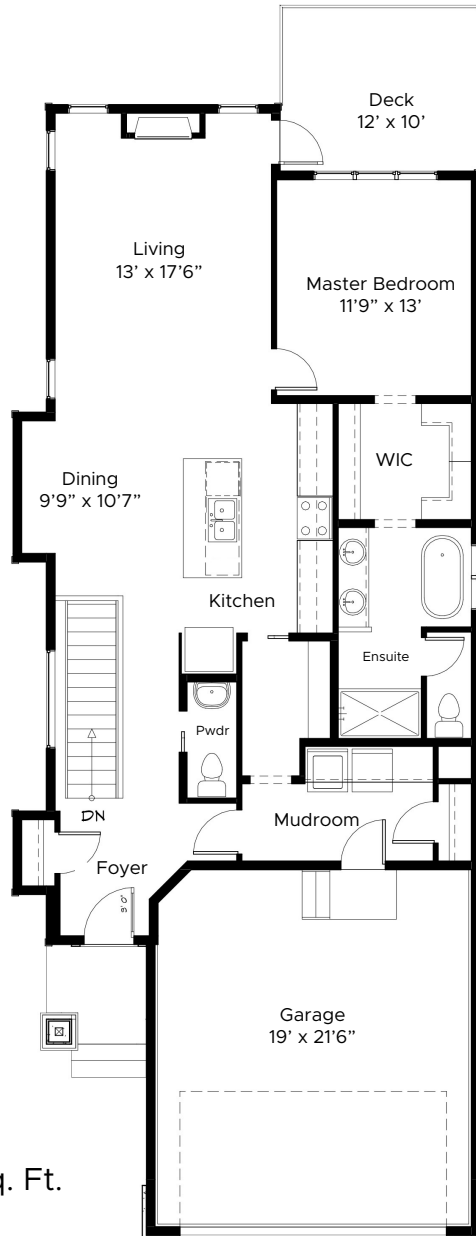

Collingwood 26

1,210 Sq. Ft.
Bungalow

1 Bedrooms
1.5 Baths

Main
1,210 Sq. Ft.

Optional Bsmt
815 Sq. Ft.