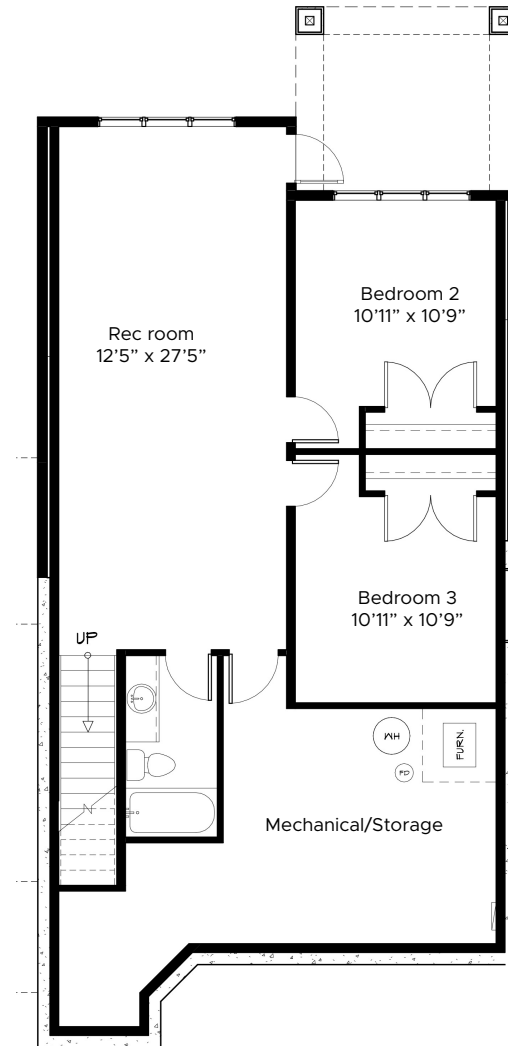

Collingwood 26

1,210 Sq. Ft.
Bungalow

1 Bedrooms
1.5 Baths

Main
1,210 Sq. Ft.

Optional Bsmt
815 Sq. Ft.