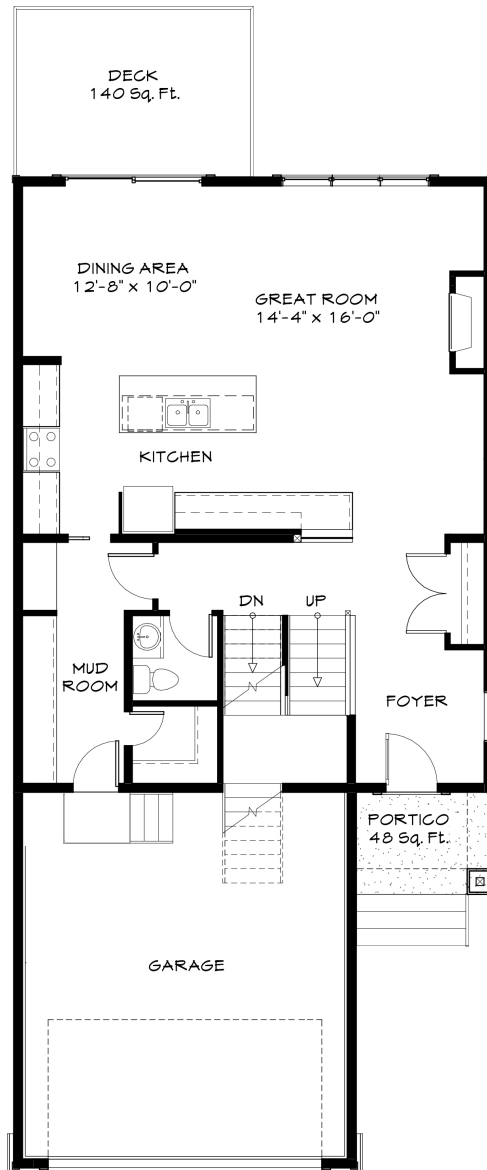

## Brittania

2,435 Sq. Ft.  
2 Storey

3 Bedrooms  
2.5 Baths

Main  
1,009 Sq. Ft.

Upper  
1,426 Sq