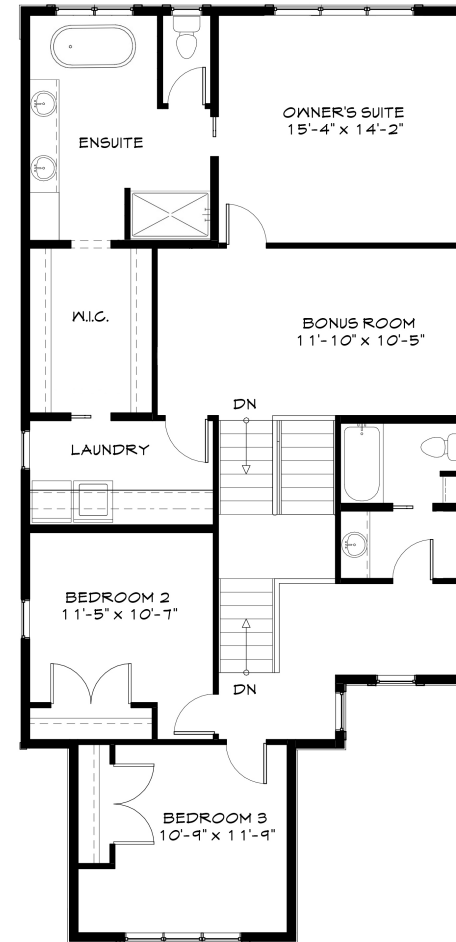

## Brittania

2,435 Sq. Ft.  
2 Storey

3 Bedrooms  
2.5 Baths

Main  
1,009 Sq. Ft.

Upper  
1,426 Sq